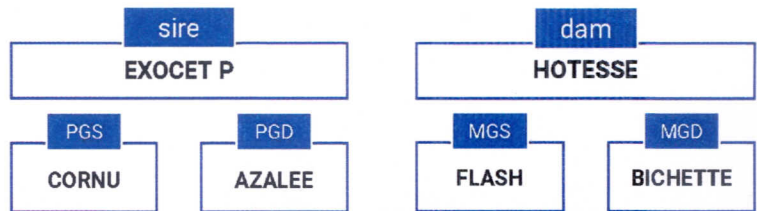

LEMONDE P

N° AU000000229418
 DOB : 2015/10/20
 Origin : Australia

- LEMONDE is a modern limousin bull on behalf of his finesse, elegance, diversity and birth ease
- He is a very complete bull in morphology as well for his lengths-widths as for his muscular thicknesses
- Concerning maternal traits, he benefits from the heritage of EXOCET P, his sire, for the excellent calving abilities of his daughters and HOTESSE, his dam, for the very good dairy potential
- Heterozygous Polled and by his profile, he will be used easily on all the females both in pure breed as in cross-breeding.